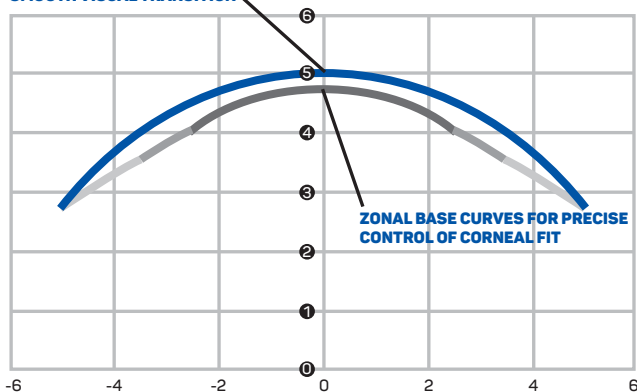

Multifocal for Multi Task

ASPHERIC FRONT CURVE ENSURES
SMOOTH VISUAL TRANSITION

- Aspheric Front Curve guarantees smooth visual transitions
- Simple base curve fit identical to basic spherical or toric lens
- Range of power combinations from +0.75 to +4.00

- It is possible to achieve a broad range of visual corrections in a single lens THANKS to advances in manufacturing technologies

- Add power and transitions can be applied to any zone on the front curve