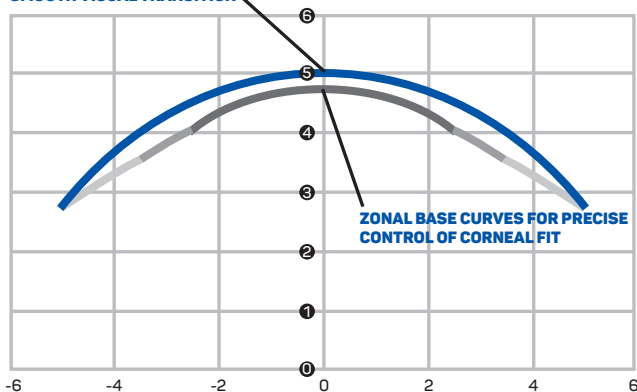

# Multifocal for Multi Task

ASPHERIC FRONT CURVE ENSURES  
SMOOTH VISUAL TRANSITION

- Aspheric Front Curve guarantees smooth visual transitions
- Simple base curve fit identical to basic spherical or toric lens
- Range of power combinations from +0.75 to +4.00